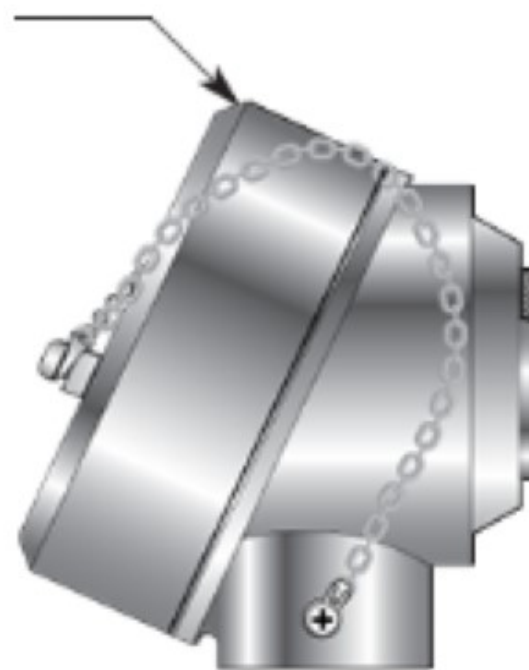

Shown with CS3 head

Instrument connection

Thermowell connection, shown with Hygenic clamp (Tri-Clamp)

TW880 Thermowell ordered separately

"C"
2.5" std.

"A"

(Shown with spring compressed)