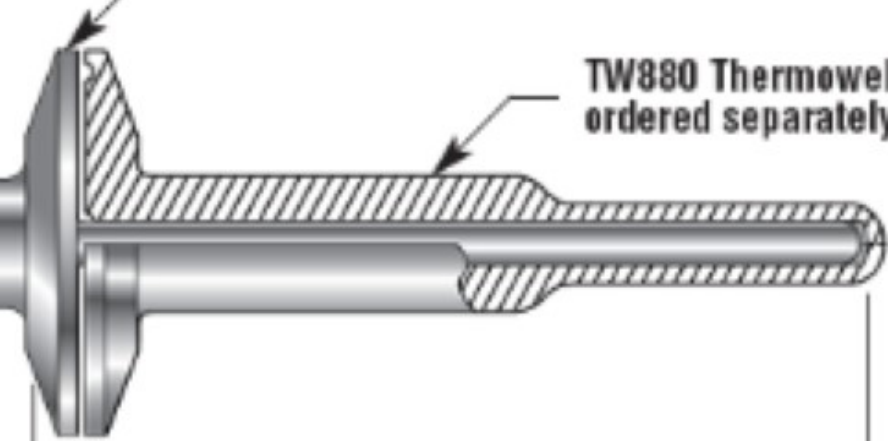

Shown with CS3 head

Instrument connection

Thermowell connection, shown with Hygenic clamp (Tri-Clamp)

TW880 Thermowell ordered separately

"C"
2.5" std.

"A"

(Shown with spring compressed)