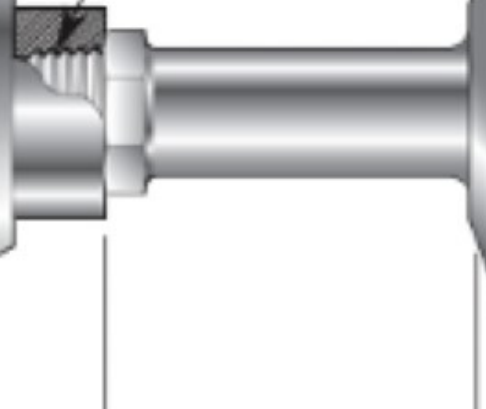

Shown with CS3 head

Instrument connection

Thermowell connection, shown with Hygenic clamp (Tri-Clamp)

TW880 Thermowell ordered separately

"C"
2.5" std.

"A"

(Shown with spring compressed)